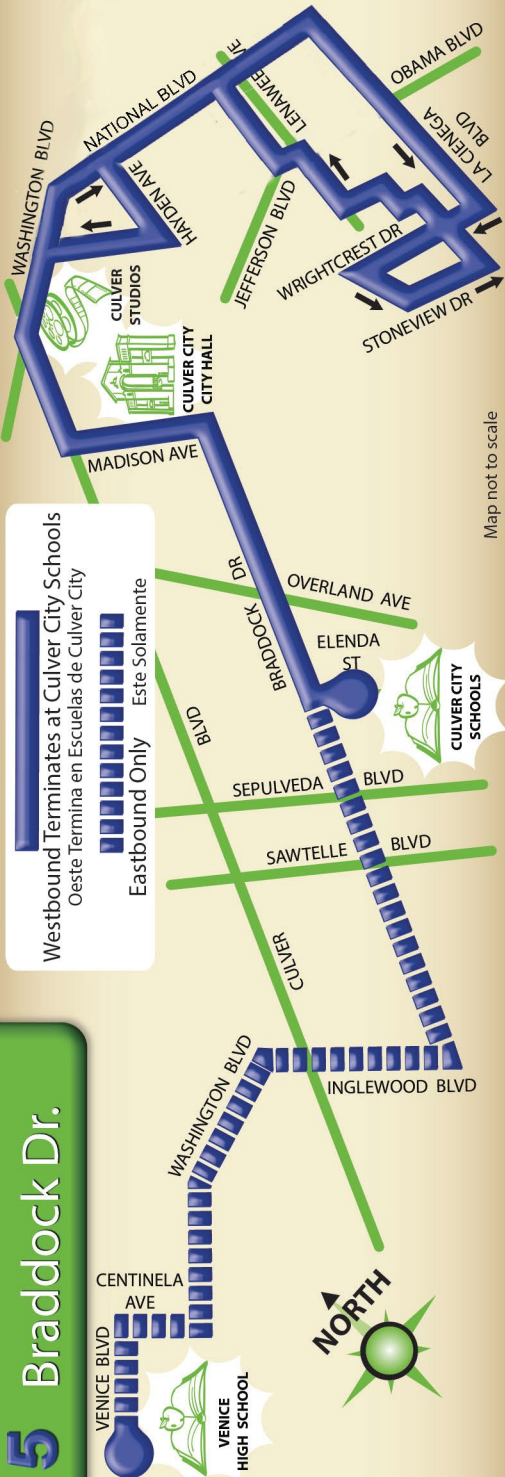

5 Braddock Dr.

5 Braddock Dr.

Monday - Friday Lunes - Viernes

Printed September 2024

Effective September 23, 2024

Only Operates when School is in Session.
Solamente Opera cuando Escuela esta en Sesión.

Westbound Oeste	
La Cenega & Obama	Culver & Main
Braddock & Overland	Culver City Schools
Washington & Inglewood	
7:32AM	7:45AM
7:54AM	8:00AM
	-

Eastbound Este	
Washington & Lincoln	Venice High School
Washington & Inglewood	Culver City Schools
Braddock & Overland	Culver & Main
Lenawee & Wrightcrest	
-	-
-	-
2:42PM~	2:50PM~
2:58PM~	3:09~
3:17~	3:27~
3:50	3:58
4:06	4:17
4:25	4:35
3:50^	3:58^
4:06^	4:17^
4:25^	4:35^

Tuesday Only ~ Wednesday Only * No Service on Wednesday ^

Service Available on School Days Only.
Servicio Solamente Días de Escuela.

See Line 7 for Alternate Service.
Vea La Línea 7 para Servicio Alterno.

www.culvercitybus.com

Printed September 2024

Effective September 23, 2024