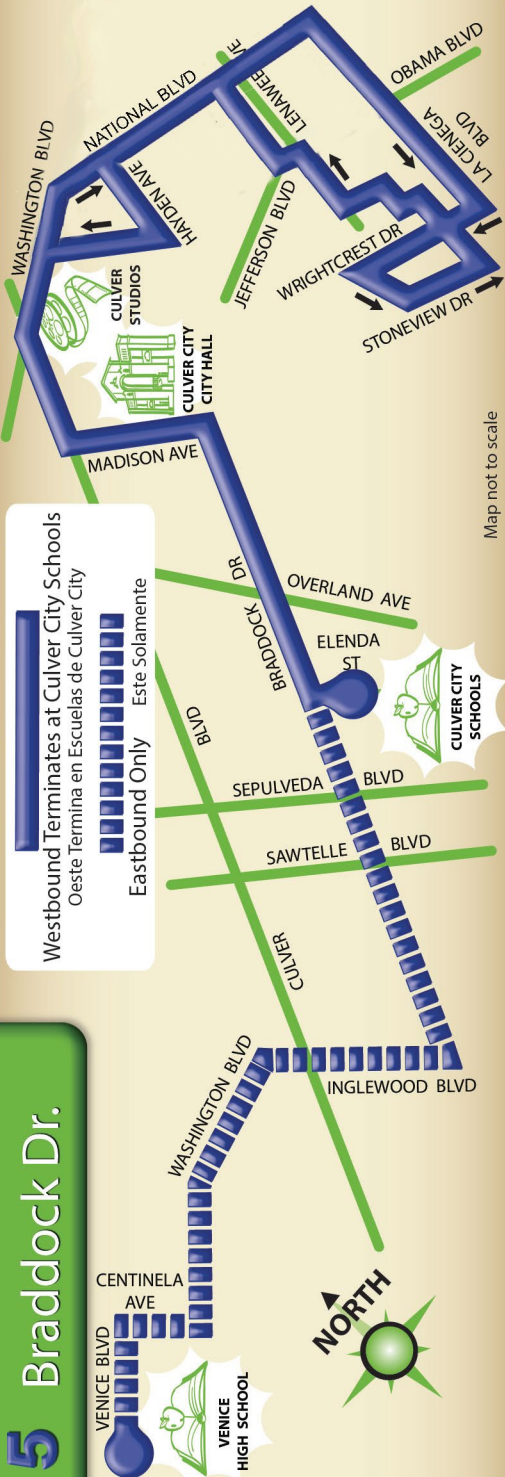

5 Braddock Dr.

Westbound Terminates at Culver City Schools
Oeste Termina en Escuelas de Culver City

Eastbound Only
Este Solamente

Map not to scale

5 Braddock Dr. Monday - Friday Lunes - Viernes

Printed September 2023

Effective September 11, 2023

Only Operates when School is in Session.
Solamente Opera cuando Escuela esta en Sesión.

Westbound Oeste	
La Cienega & Obama	Culver & Main
Braddock & Overland	Culver City Schools
Washington & Inglewood	
7:32AM	7:45AM
7:54AM	8:00AM
	-

Eastbound Este	
Washington & Lincoln	Venice High School
Washington & Inglewood	Culver City Schools
Braddock & Overland	Culver & Main
Lenawee & Wrightcrest	
-	1:50PM*
-	2:40^
2:42PM~	2:50PM~
-	2:57*
3:50	3:58
-	4:06
-	4:17
-	4:25
-	4:35
1:52PM*	2:00PM*
2:42^	2:50^
3:09~	3:17~
2:59*	3:07*
3:40^	3:50^
4:17	4:25
2:10PM*	2:18PM*
3:00^	3:08^
3:27~	3:35~
3:17*	3:25*
4:00^	4:08^

Tuesday Only ~ Wednesday Only * No Service on Wednesday ^

Service Available on School Days Only.
Servicio Solamente Días de Escuela.

See Line 7 for Alternate Service.
Vea La Línea 7 para Servicio Alterno.

www.culvercitybus.com

Printed September 2023

Effective September 11, 2023