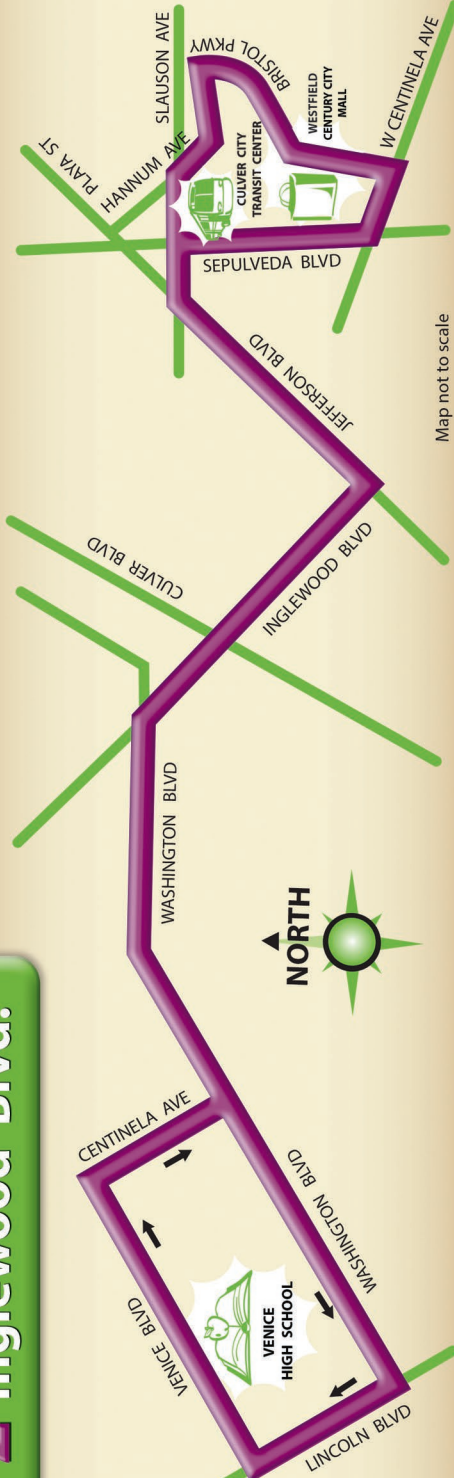

2 Inglewood Blvd.

Monday - Friday Lunes - Viernes

Route Map 2 Inglewood Blvd.

Westbound Oeste

Bristol Pkwy/ Centinela	Slauson/ Sepulveda	Washington/ Inglewood	Venice High School
6:00AM	6:03AM	6:12AM	6:22AM
7:00	7:04	7:14	7:27
-	7:42	7:52	8:05
8:00	8:05	8:17	8:36
9:00	9:04	9:13	9:29
10:00	10:04	10:13	10:28
11:00	11:03	11:12	11:26
12:00PM	12:03PM	12:12PM	12:26PM
1:00	1:04	1:13	1:27
2:00	2:04	2:13	2:28
3:00	3:04	3:13	3:28
4:00	4:03	4:12	4:27
5:00	5:03	5:13	5:28

Eastbound Este

Venice High School	Washington/ Inglewood	Slauson/ Sepulveda	Bristol Pkwy/ Centinela
6:30AM	6:34AM	6:41AM	6:46AM
7:30	7:35	7:44	7:49
8:36	8:41	8:50	8:55
9:30	9:35	9:44	9:49
10:30	10:35	10:44	10:49
11:30	11:35	11:44	11:49
12:30PM	12:35PM	12:44PM	12:49PM
1:30	1:35	1:46	1:51
2:28	2:34	2:45	2:50
3:30	3:37	3:48	3:54
4:30	4:37	4:49	4:55
5:30	5:37	5:49	5:55

Sorry, no weekend or holiday service.
Lo sentimos, no hay servicio los fines de semana o días festivos.