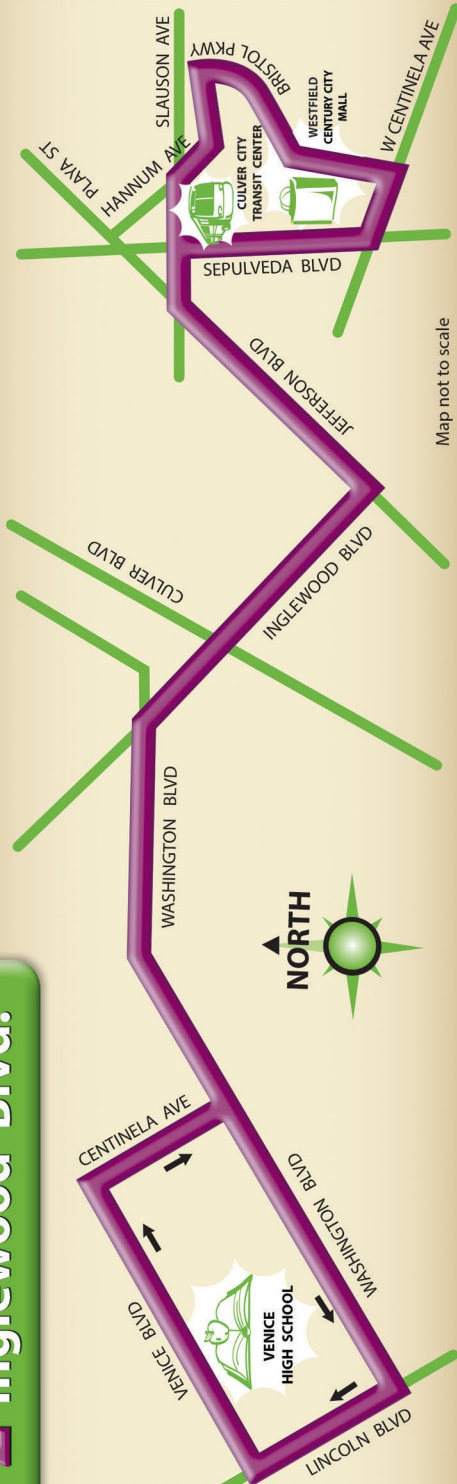

Route Map 2 Inglewood Blvd.

2 Inglewood Blvd. Monday - Friday Lunes - Viernes

Westbound		Oeste	
Bristol Pkwy/ Centinela	Slauson/ Sepulveda	Washington/ Inglewood	Venice High School
6:00AM	6:03AM	6:12AM	6:20AM
7:00	7:04	7:14	7:27
-	7:42	7:52	8:05
8:00	8:04	8:16	8:31
9:00	9:04	9:13	9:25
10:00	10:04	10:12	10:24
11:00	11:04	11:12	11:24
12:00PM	12:04PM	12:12PM	12:24PM
1:00	1:04	1:12	1:24
2:00	2:04	2:12	2:24
3:00	3:04	3:13	3:28
4:00	4:03	4:12	4:26
5:00	5:03	5:12	5:25

Eastbound		Este	
Venice High School	Washington/ Inglewood	Slauson/ Sepulveda	Bristol Pkwy/ Centinela
6:33AM	6:37AM	6:44AM	6:48AM
7:33	7:39	7:47	7:51
8:33	8:39	8:47	8:51
9:33	9:39	9:47	9:51
10:31	10:37	10:46	10:51
11:31	11:37	11:46	11:51
12:31PM	12:37PM	12:46PM	12:51PM
1:30	1:36	1:47	1:52
2:29	2:36	2:47	2:52
3:28	3:35	3:46	3:52
4:28	4:35	4:46	4:52
5:32	5:39	5:49	5:55

Sorry, no weekend or holiday service.
Lo sentimos, no hay servicio los fines de semana o días festivos.