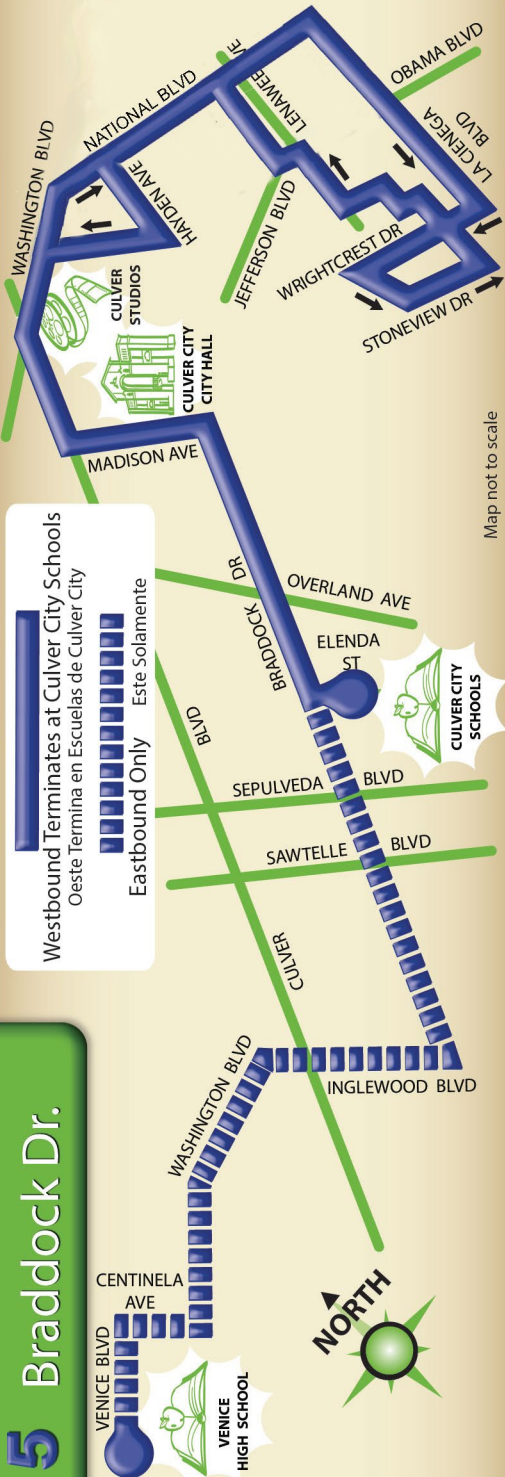

5 Braddock Dr.

5 Braddock Dr.

Monday - Friday Lunes - Viernes

Printed September 2022

Effective September 12, 2022

Only Operates when School is in Session.
Solamente Opera cuando Escuela esta en Sesión.

Westbound Oeste

La Cenega & Obama	Culver & Main	Braddock & Overland	Culver City Schools	Washington & Inglewood
7:31AM	7:47AM	7:55AM	8:00AM	-

Eastbound Este

Washington & Lincoln	Venice High School	Washington & Inglewood	Culver City Schools	Braddock & Overland	Culver & Main	Lenawee & Wrightcrest
-	-	-	1:45PM*	1:47PM*	1:53PM*	2:14PM*
-	-	-	2:40PM	2:42PM	2:48PM	3:09PM
-	-	-	3:40PM^	3:42PM^	3:48PM^	4:17PM^
3:50PM	3:58PM	4:07PM	-	4:20PM	4:26PM	4:55PM

Wednesday Only *

No Service on Wednesday ^

Service Available on School Days Only.

Servicio Solamente Días de Escuela.

See Line 7 for Alternate Service.

Vea La Línea 7 para Servicio Alterno.

www.culvercitybus.com

Printed September 2022

Effective September 12, 2022