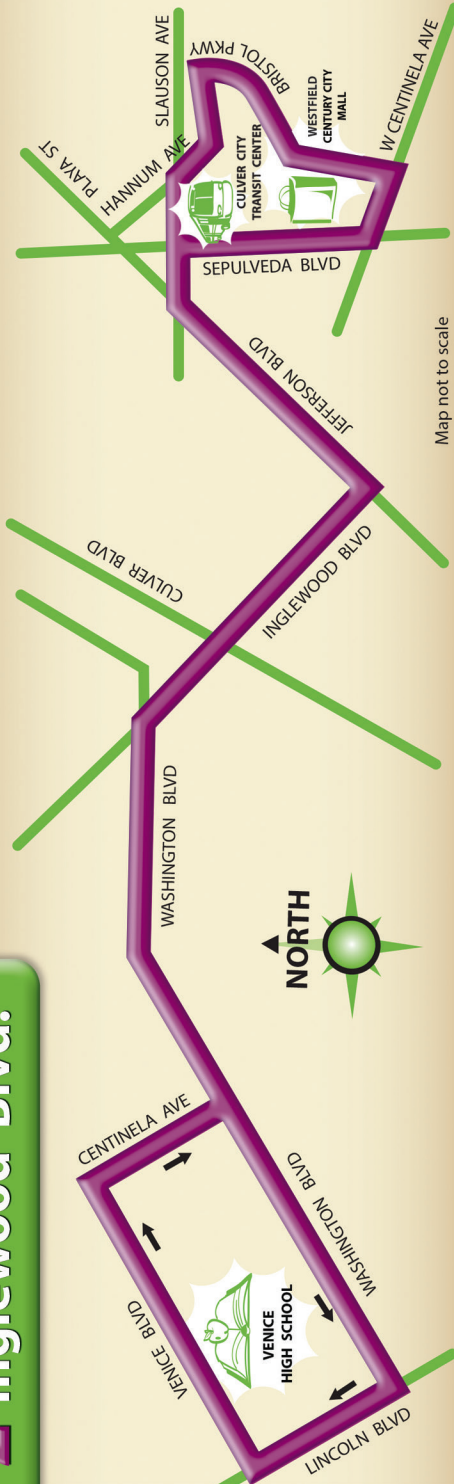

Route Map 2 Inglewood Blvd.

2 Inglewood Blvd. Monday - Friday Lunes - Viernes

Westbound Oeste

Bristol Pkwy/ Centinela	Slauson/ Sepulveda	Washington/ Inglewood	Venice High School
6:00^{AM}	6:03^{AM}	6:13^{AM}	6:23^{AM}
7:00	7:05	7:20	7:36
8:10	8:15	8:32	8:48
9:20	9:25	9:35	9:51
2:35^{PM}	2:39^{PM}	2:49^{PM}	3:05^{PM}
3:45	3:49	4:01	4:17
4:55	4:59	5:11	5:27

Eastbound Este

Venice High School	Washington/ Inglewood	Slauson/ Sepulveda	Bristol Pkwy/ Centinela
6:30^{AM}	6:36^{AM}	6:43^{AM}	6:49^{AM}
7:40	7:47	7:54	8:00
8:50	8:57	9:05	9:11
10:00	10:07	10:15	10:21
3:11^{PM}	3:20^{PM}	3:31^{PM}	3:38^{PM}
4:21	4:30	4:42	4:50
5:31	5:40	5:52	6:00

Sorry, no weekend or holiday service.
Lo sentimos, no hay servicio los fines de semana o días festivos.