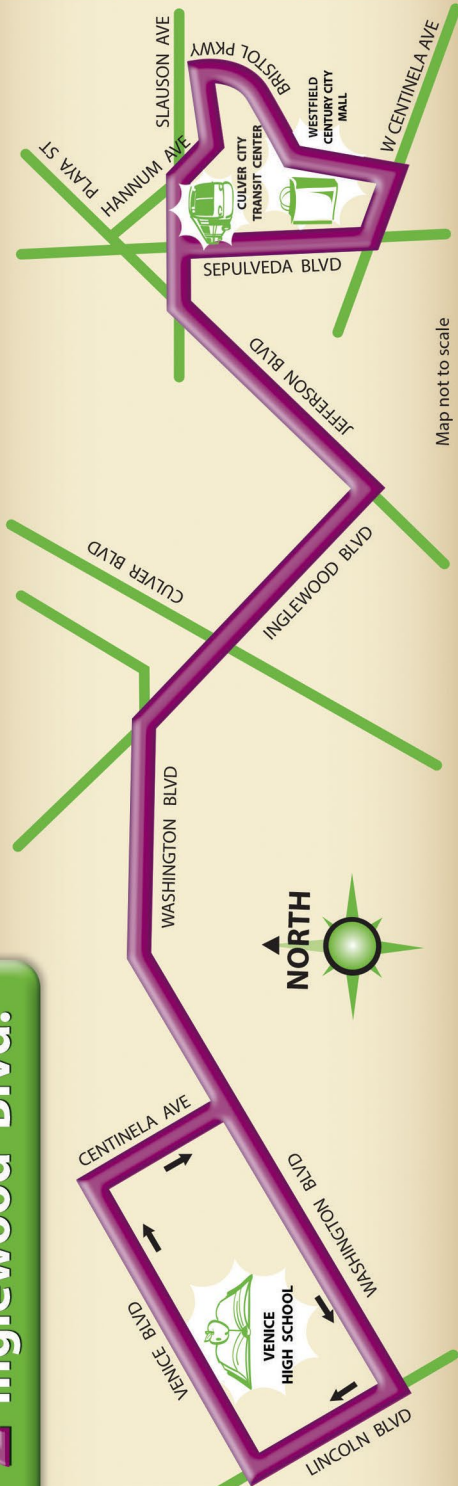

Route Map 2 Inglewood Blvd.

2 Inglewood Blvd. Monday - Friday Lunes - Viernes

Westbound		Oeste	
Bristol Pkwy/ Centinela	Slauson/ Sepulveda	Washington/ Inglewood	Venice High School
6:00AM	6:03AM	6:13AM	6:23AM
7:00	7:05	7:20	7:36
8:10	8:15	8:32	8:48
9:20	9:25	9:35	9:51
2:35PM	2:39PM	2:49PM	3:05PM
3:45	3:49	4:01	4:17
4:55	4:59	5:11	5:27

Eastbound		Este	
Venice High School	Washington/ Inglewood	Slauson/ Sepulveda	Bristol Pkwy/ Centinela
6:30AM	6:36AM	6:43AM	6:49AM
7:40	7:47	7:54	8:00
8:50	8:57	9:05	9:11
10:00	10:07	10:15	10:21
3:11PM	3:20PM	3:31PM	3:38PM
4:21	4:30	4:42	4:50
5:31	5:40	5:52	6:00

Sorry, no weekend or holiday service.
Lo sentimos, no hay servicio los fines de semana o días festivos.