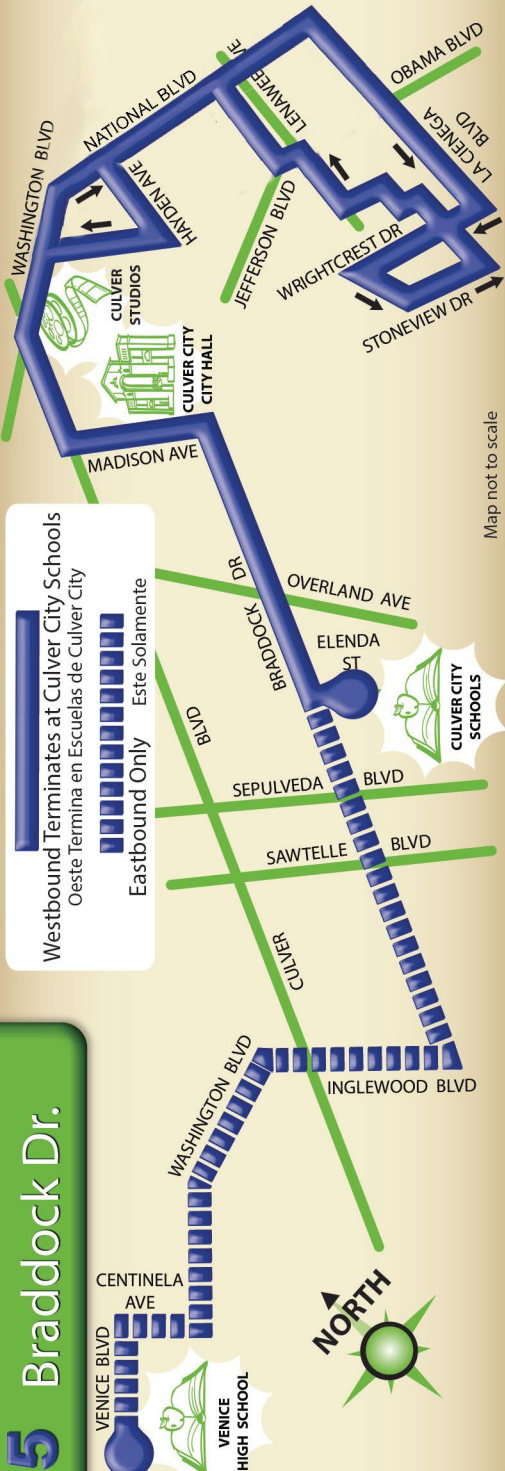

5 Braddock Dr.

Westbound Terminates at Culver City Schools
Oeste Termina en Escuelas de Culver City

Eastbound Only
Este Solamente

Map not to scale

5 Braddock Dr. Monday - Friday Lunes - Viernes

Printed January 2022 Effective January 3, 2022

Only Operates when School is in Session.
Solamente Opera cuando Escuela esta en Sesión.

Westbound Oeste				
La Cienega & Obama	Culver & Main	Braddock & Overland	Culver City Schools	Washington & Inglewood
7:31AM	7:44AM	7:50AM	8:00AM	-

Eastbound Este						
Washington & Lincoln	Venice High School	Washington & Inglewood	Culver City Schools	Braddock & Overland	Culver & Main	Lenawee & Wrightcrest
-	-	-	1:45PM*	1:47PM*	1:52PM*	2:02PM*
-	-	-	2:40PM	2:42PM	2:47PM	2:57PM
-	-	-	3:40PM	3:42PM	3:47PM	3:57PM
3:50PM	3:58PM	4:06PM	-	4:17PM	4:22PM	4:32PM

Wednesday Only *

Service Available on School Days Only.
Servicio Solamente Días de Escuela.

See Line 7 for Alternate Service.
Vea La Línea 7 para Servicio Alterno.

www.culvercitybus.com